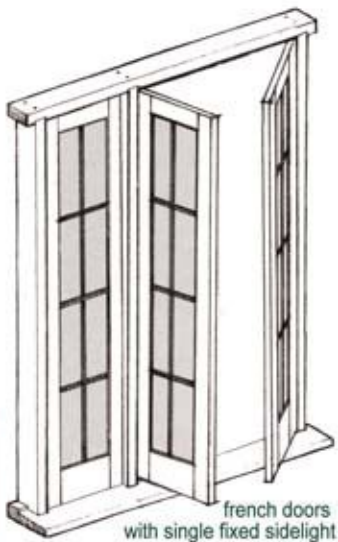

20

Combination UNITS

French Doors With Transomes

French Doors with Fixed Sidelights

French Door Combinations

Large range of stock combo's available

French Doors with Double Hung Sidelights

French Door Combinations

french doors with single fixed sidelight

french doors with single double hung sidelights

french doors with two double hung sidelights

french doors with fixed sidelights

french doors with pivoting transome light