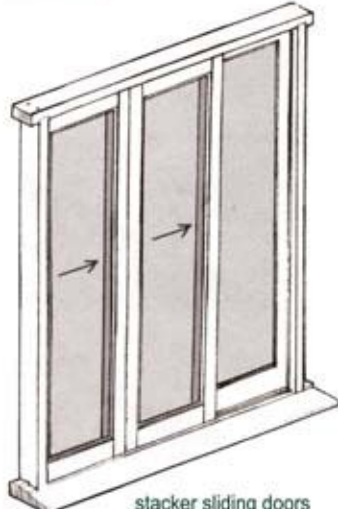

20

Combination UNITS

French Doors With Transomes

French Doors with Fixed Sidelights

French Door Combinations

Large range of stock combo's available

French Doors with Double Hung Sidelights

French Door Combinations

french doors with single fixed sidelight

french doors with single double hung sidelights

french doors with two double hung sidelights

french doors with fixed sidelights

french doors with pivoting transome light

french doors with fixed sashless double hung sidelights

stacker sliding doors

centre sliding doors

sashless double hung in door

Woodworkers manufacture joinery units using their stock or custom made joinery to achieve any results - folding, sliding, swinging, fixed or pivoting. We have a huge range of stock size units available for any application or architectural style at prices that will pleasantly surprise.