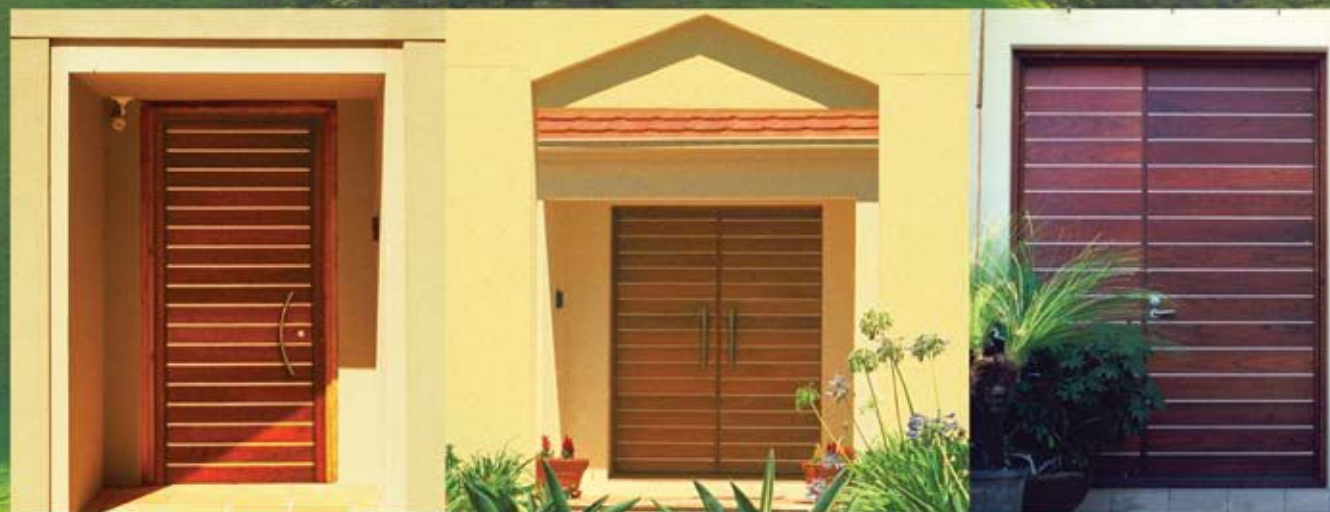

Metallic Strip (Satin Aluminium Strips)

2040
x 820