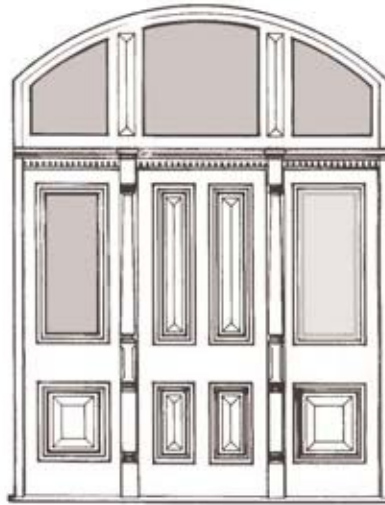

french provincial entry

sovereign iron entrance

mediterranean overmantle entry

regent door casing

georgian elliptical archtop entry

grand victorian entry

madrid entry

An entrance is more than a door. The rich detail of Mediterranean entries and the distinctive character of Victorian & Federation entrances is achieved by the skillful design of the supporting framework to enhance & compliment the style of the doors used. Woodworkers entrances stand apart by their careful and authentic attention to detail and are custom built to suit any architectural application.