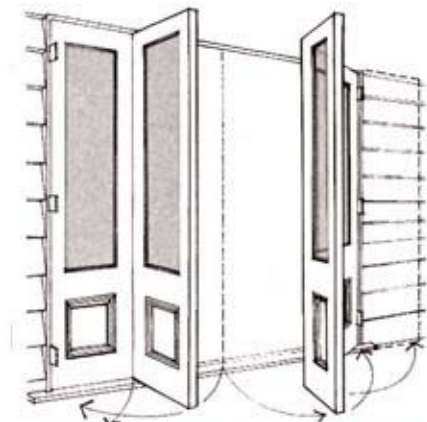

french doors with fixed sashless double hung sidelights

stacker sliding doors

centre sliding doors

sashless double hung in door

Woodworkers manufacture joinery units using their stock or custom made joinery to achieve any results - folding, sliding, swinging, fixed or pivoting. We have a huge range of stock size units available for any application or architectural style at prices that will pleasantly surprise.

Any other joinery configuration can be manufactured if required
Contact our sales staff

overhead track six door multifold

Many other configurations of multifolds available

overhead track three door multifold

Multifold Doors

Huge range of stock multifold door sizes available

Trackless Bifold Doors

Vista Double Glazed Privacy Doors

Trackless Multifold Doors

Vista Multifolds

french DOORS

Victorian Single Light