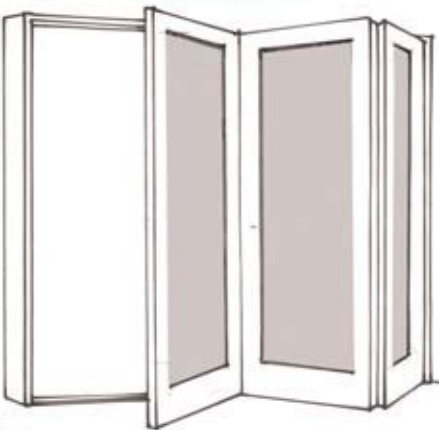

overhead track three door multifold