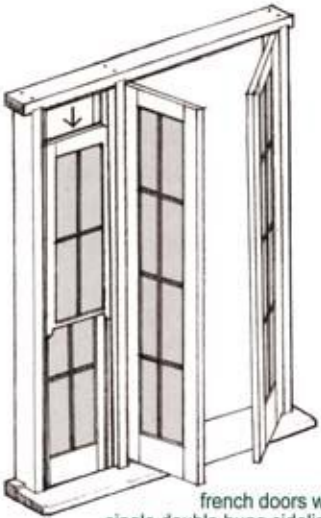

20

Combination UNITS

French Doors With Transomes

French Doors with Fixed Sidelights

French Door Combinations

Large range of stock combo's available

French Doors with Double Hung Sidelights

French Door Combinations

french doors with single fixed sidelight

french doors with single double hung sidelights

french doors with two double hung sidelights

french doors with fixed sidelights

french doors with pivoting transome light