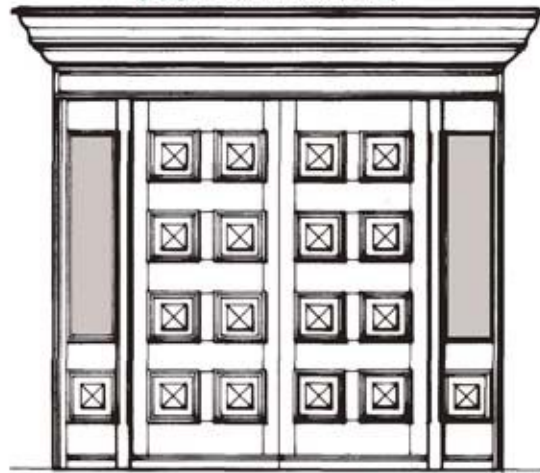

tessellated bat entry