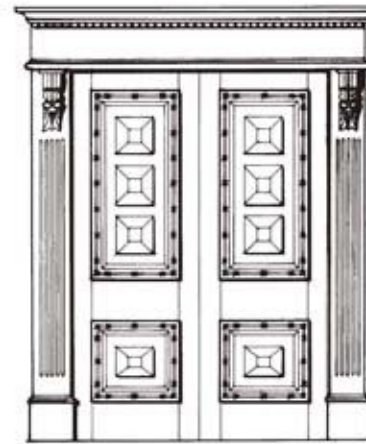

french provincial entry

sovereign iron entrance

mediterranean overmantle entry

regent door casing

georgian elliptical archtop entry

grand victorian entry

madrid entry

An entrance is more than a door. The rich detail of Mediterranean entries and the distinctive character of Victorian & Federation entrances is achieved by the skillful design of the supporting framework to enhance & compliment the style of the doors used. Woodworkers entrances stand apart by their careful and authentic attention to detail and are custom built to suit any architectural application.