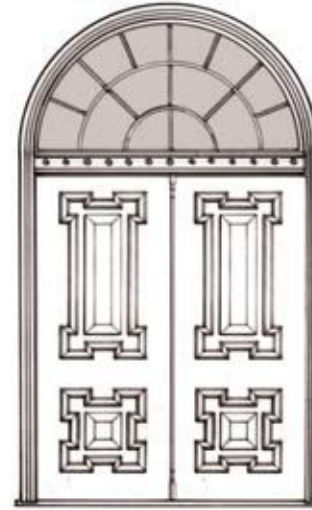

french provincial entry

sovereign iron entrance

mediterranean overmantle entry

regent door casing

georgian elliptical archtop entry

grand victorian entry

madrid entry

An entrance is more than a door. The rich detail of Mediterranean entries and the distinctive character of Victorian & Federation entrances is achieved by the skillful design of the supporting framework to enhance & compliment the style of the doors used. Woodworkers entrances stand apart by their careful and authentic attention to detail and are custom built to suit any architectural application.

grand mediterranean arch entry

tessellated bat entry

queen anne entry

high victorian entry

federation entry

Mediterranean

RANGE

The strength and elegance of European doors is recreated evocatively in woodworkers mediterranean range. This unique range infuses the rich detail of sinuous wrought iron, delicate beveled glass and heavily machined solid timbers to produce doors that capture the true European spirit. Our workshops are renown for producing Australia's best entrances incorporating traditional overmantles, ornate transoms and heavy collection mouldings to showcase the rare beauty of our mediterranean designs.