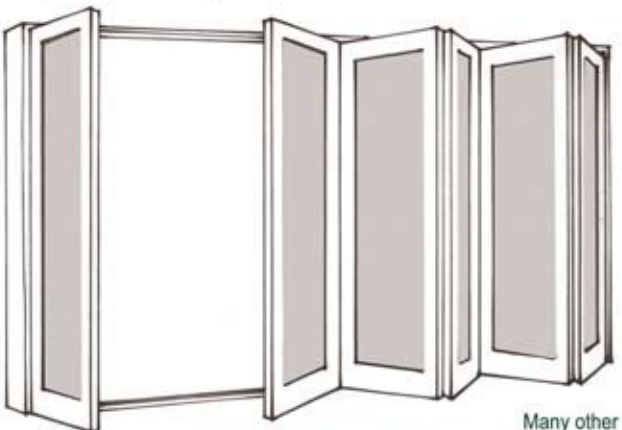

Sliding Doors & Stackers

overhead track six door multifold

Many other configurations of multifolds available