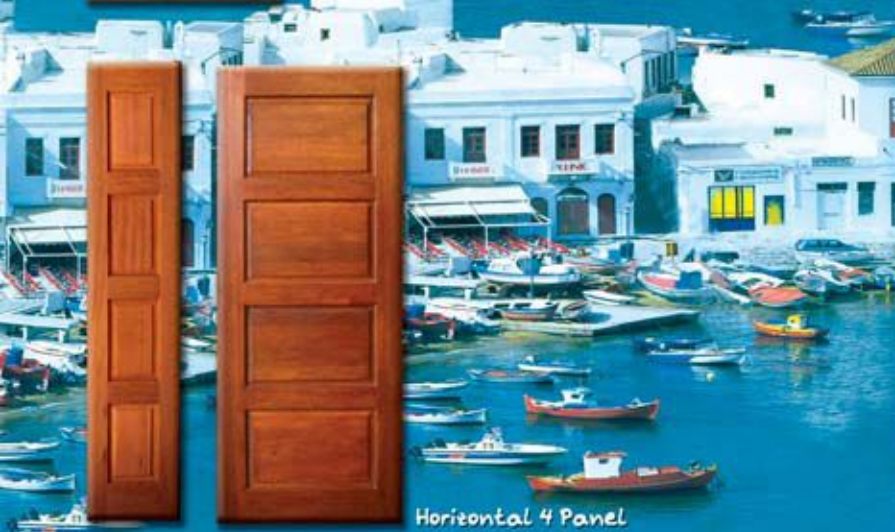

8 Panel

8 Panel 2040 x 820 C M

2040 x 720 C M

2040 x 410 C M

Tessellated Bat

Tessellated Bat 2040 x 820 

Horizontal 4 Panel

Horizontal 4 Panel and Sidelight 2040 x 820   2040 x 410  