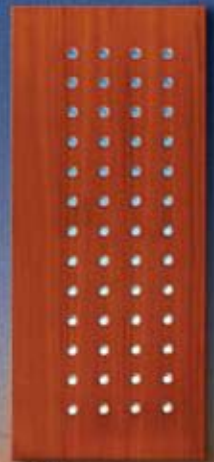

2340 x 820

Zebra Pivot

2040 x 1200

2280 x 1200

GLASS TYPES: Toughened slump glass

These engineered doors are recommended for protected external & internal locations only

Toku

Toku Pivot