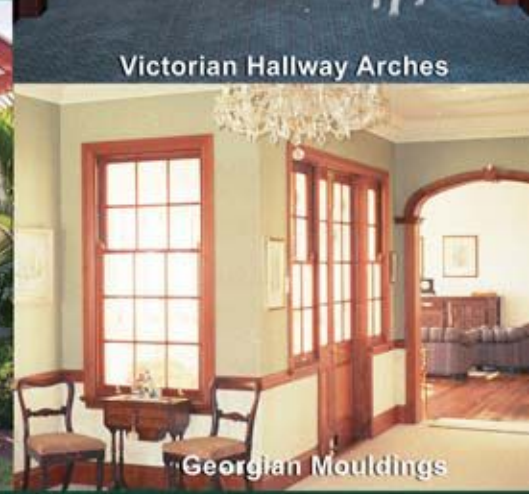

Verandah Brackets & Mouldings

Fretworks, Finials & Turnery

Victorian Hallway Arches

Balustrading

Verandah Detailwork

Custom Gates

Georgian Mouldings

Refer our separate 50 page restoration catalogue for details of our comprehensive range of heritage style products and period joinery.