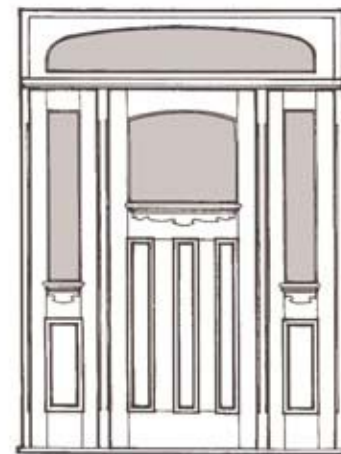

grand mediterranean arch entry

tessellated bat entry

queen anne entry

high victorian entry

federation entry

Mediterranean

RANGE

The strength and elegance of European doors is recreated evocatively in woodworkers mediterranean range. This unique range infuses the rich detail of sinuous wrought iron, delicate beveled glass and heavily machined solid timbers to produce doors that capture the true European spirit. Our workshops are renown for producing Australia's best entrances incorporating traditional overmantles, ornate transoms and heavy collection mouldings to showcase the rare beauty of our mediterranean designs.