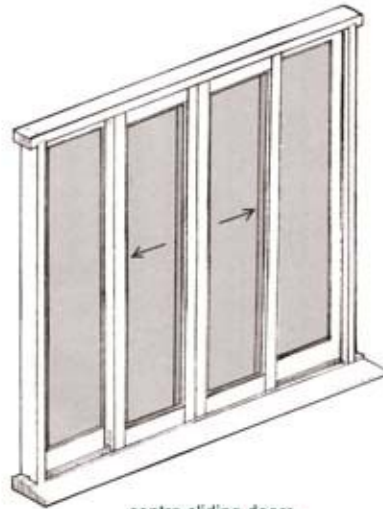

french doors with single fixed sidelight

french doors with single double hung sidelights

french doors with two double hung sidelights

french doors with fixed sidelights

french doors with pivoting transome light

french doors with fixed sashless double hung sidelights

stacker sliding doors

centre sliding doors

sashless double hung in door

Woodworkers manufacture joinery units using their stock or custom made joinery to achieve any results - folding, sliding, swinging, fixed or pivoting. We have a huge range of stock size units available for any application or architectural style at prices that will pleasantly surprise.