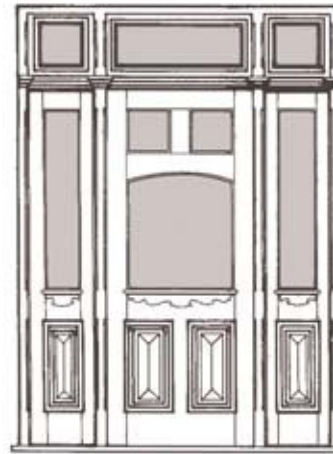

queen anne entry